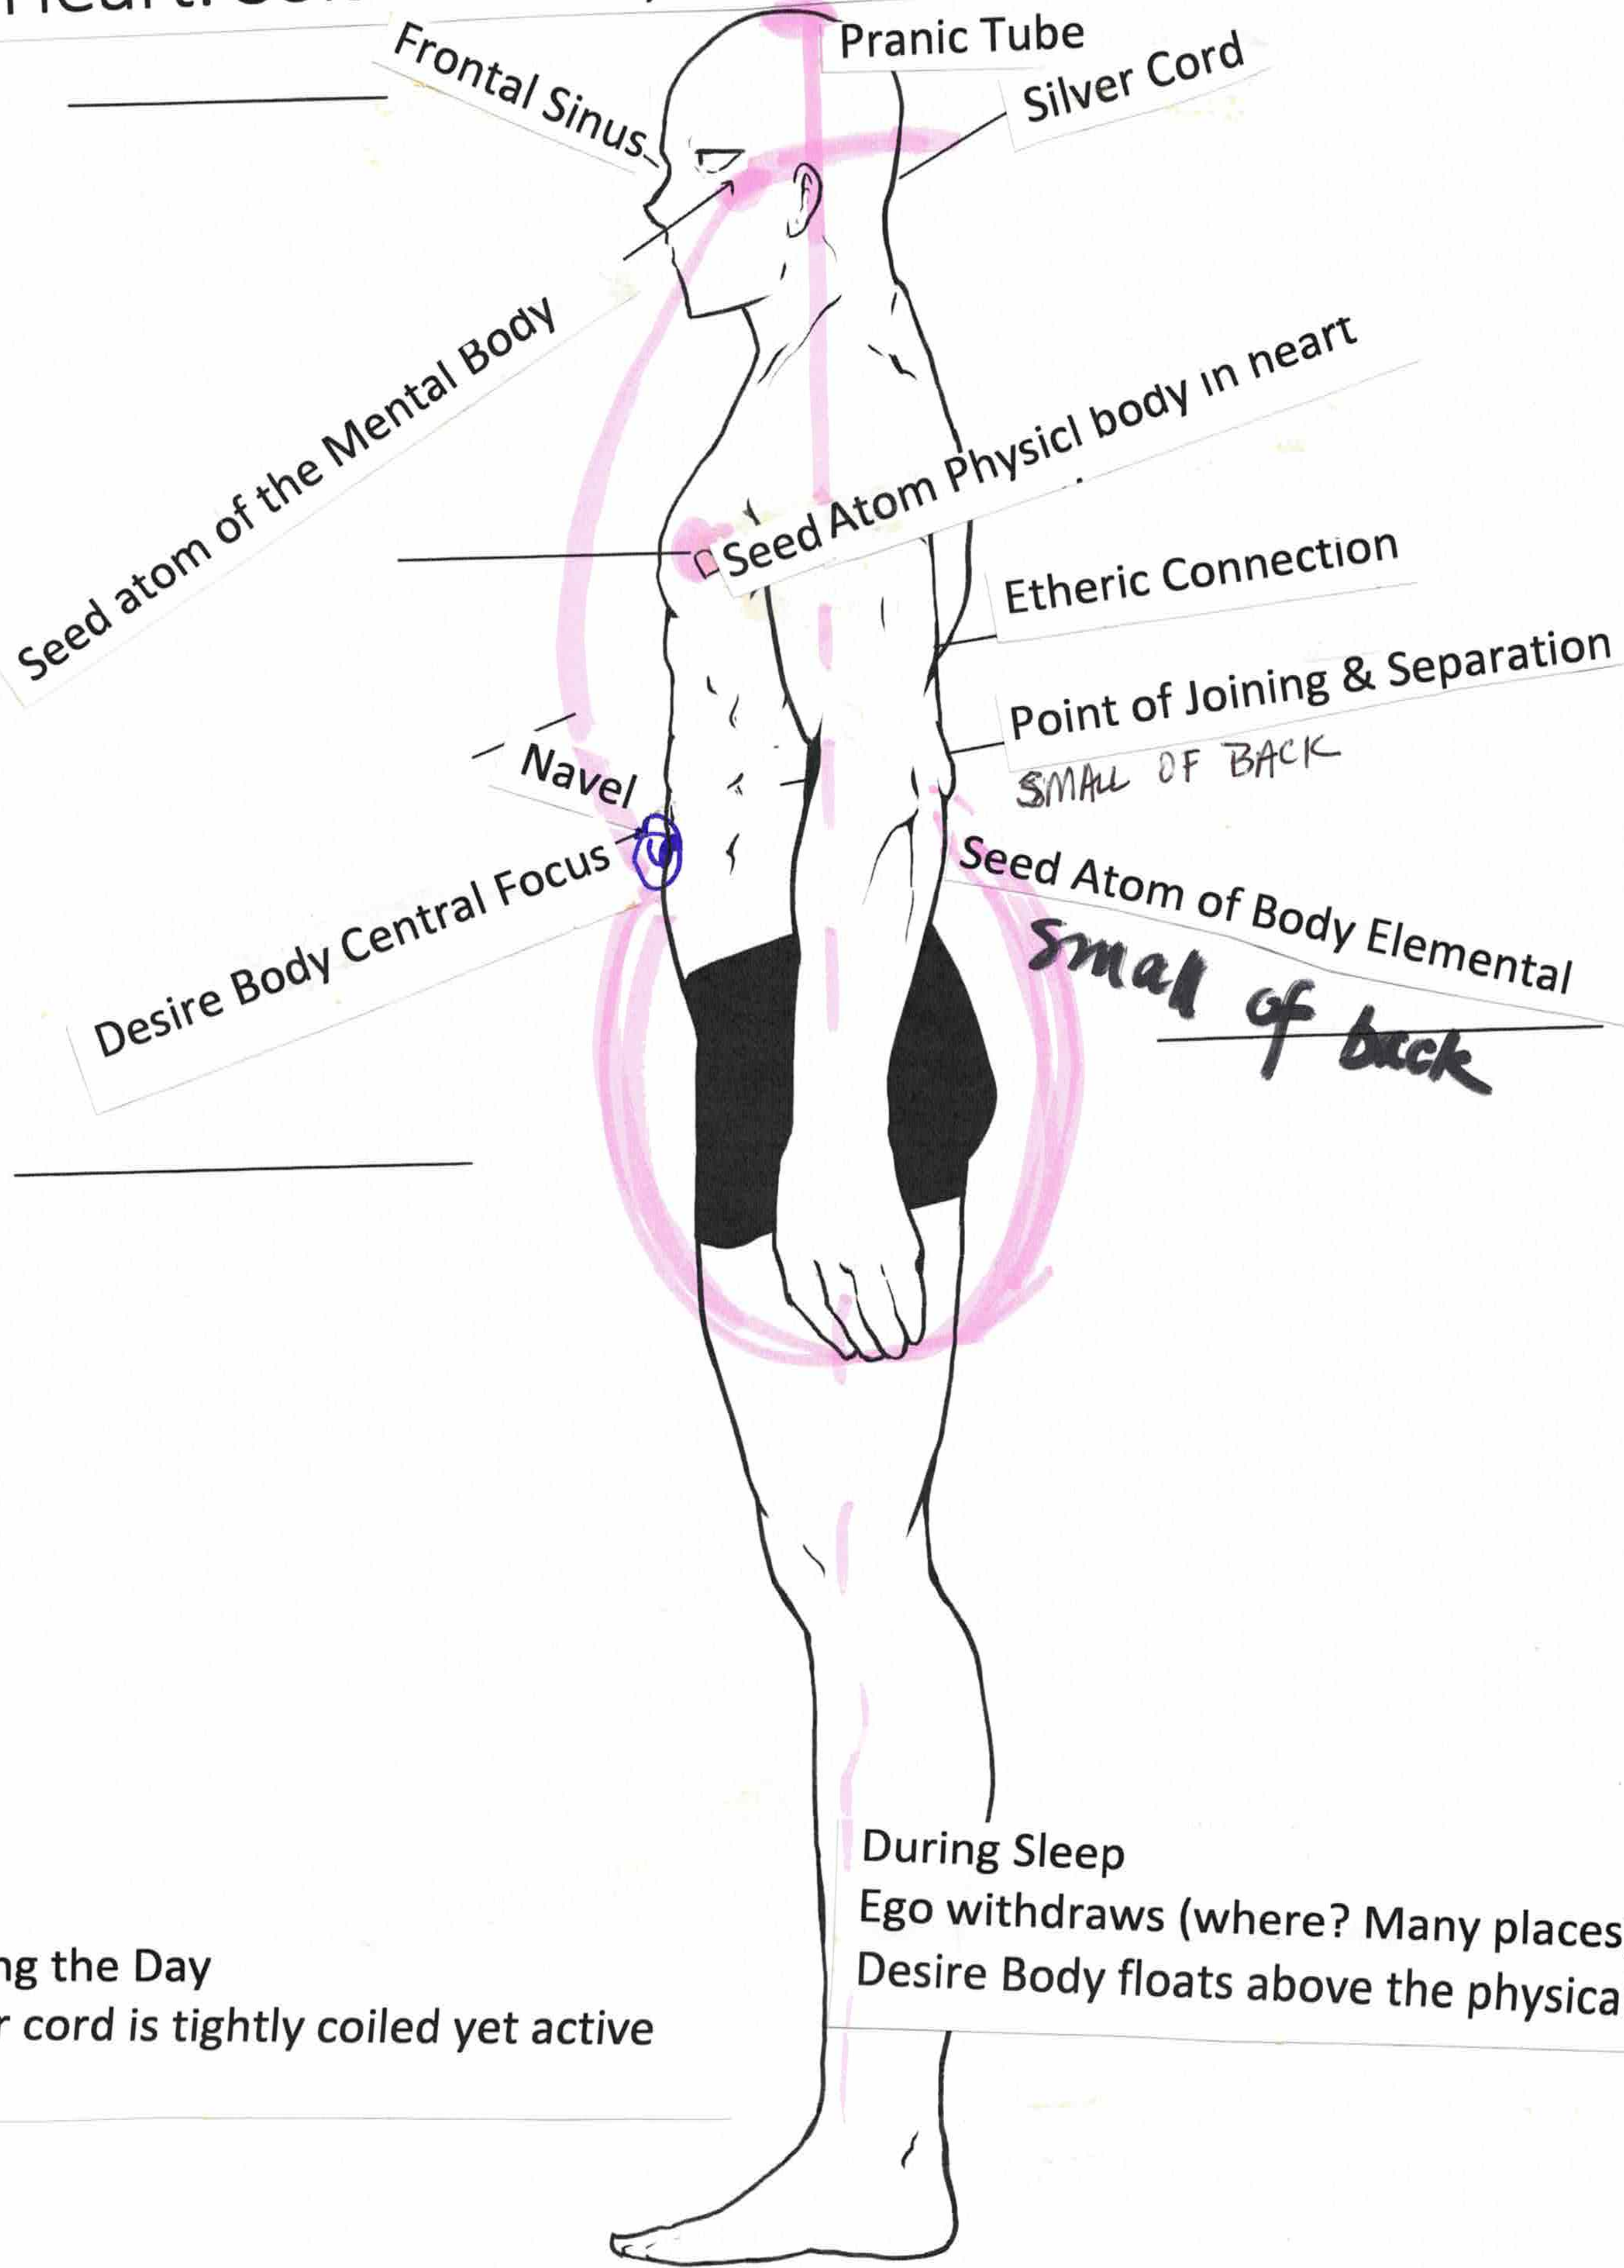

# Silver Cord

## Heart. Solar Plexus, Liver & Frontal Sinus

During the Day  
Silver cord is tightly coiled yet active

During Sleep  
Ego withdraws (where? Many places)  
Desire Body floats above the physical body